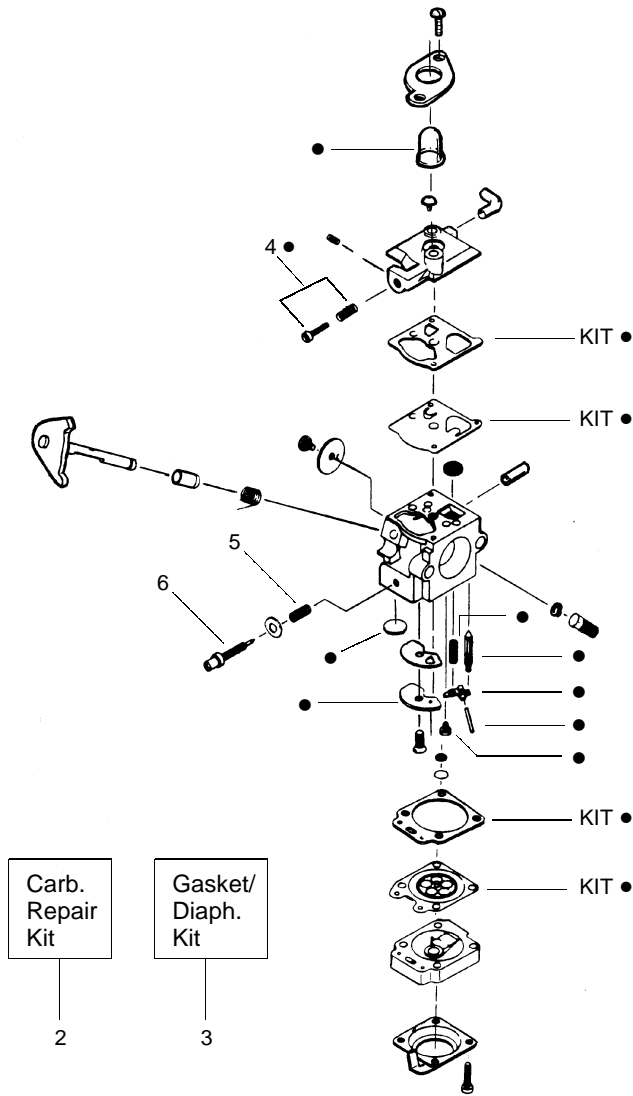

✓ = NEW PART NUMBER FOR THIS IPL

★ = REFER TO THE SERVICE REFERENCE INDICATED FOR MORE INFORMATION. (LOCATED AT END OF IPL)

Carburetor Assembly #530069754-WA226

Ref.	Part No.	Description
1.	530038404	Limiter Cap
2.	530069842	Carburetor Repair Kit (● Indicates Contents)
3.	530069844	Gasket/Diaphragm Kit (KIT= Indicates Contents)
4.	530035296	Idle Screw & Spring Kit
5.	530035342	Low Speed Spring
6.	530035341	Low Speed Needle